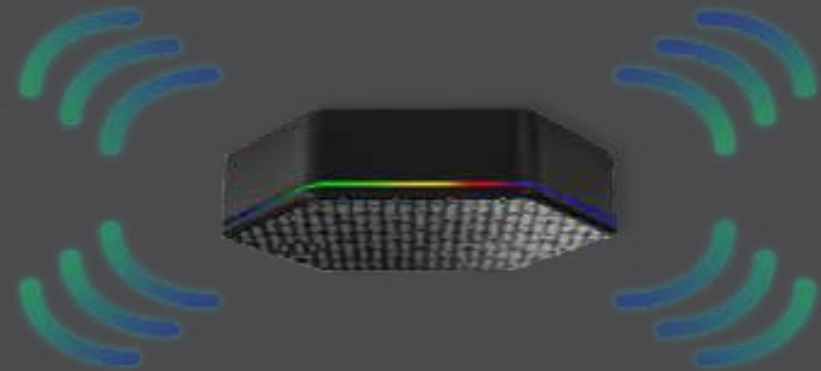

NEOS

safebot

Powered by NEOS

How safebotic are you?

Safebot uses -

Artificial intelligence to learn from human behavior and provide proper calculations that build on a personalised pattern based on evaluation of:

- Kinect Properties
- Sound Levels
- Mobility Rates
- CO2 Concentration Rates
- Area Comfort

How safebotic are you?

Safebot delivers -

High safebotic protection. It can automatically detect possible life-threatening incidents such as burglary or a fall.

Safebot can detect area abnormal activity levels such as temperature and humidity levels. It instantly reacts by sending alarm notifications to guardians, without any manual interaction via mobile or internet.

The Safebot can also compliment any existing alarm system by operating sepearately.

How safebotic are you?

The facts -

When we read about a burglary our first thought is that fortunately the residents were not inside. However, things are quite different when a burglary occurs, and residents are caught off-guard inside.